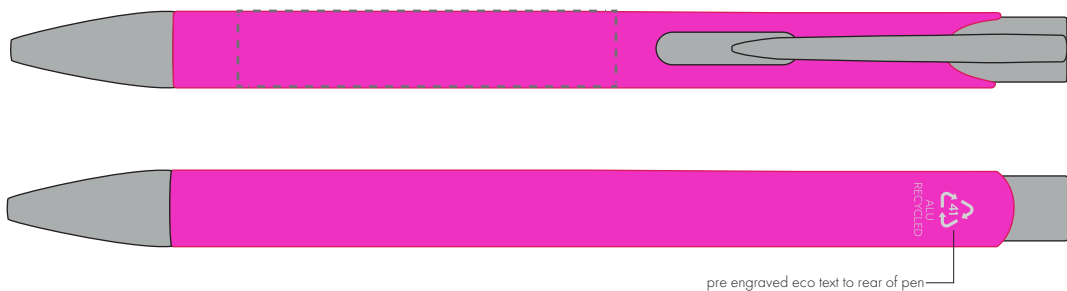

Your Ref:

Quantity:

Product Code: TPC982001

Our Ref:

Version: 1

Product Colour: NEON PINK

PRINTING CONCERNS:

We stock this item in the following colours

**PANTONE REFERENCE(S)**

● Engrave

ARTWORK SCALE 100%

ARTWORK SCALE 100%

Flat Engrave Area:

50mm x 10mm

**The dashed line is to demonstrate print area and will not appear on your printed item****PLEASE NOTE:**